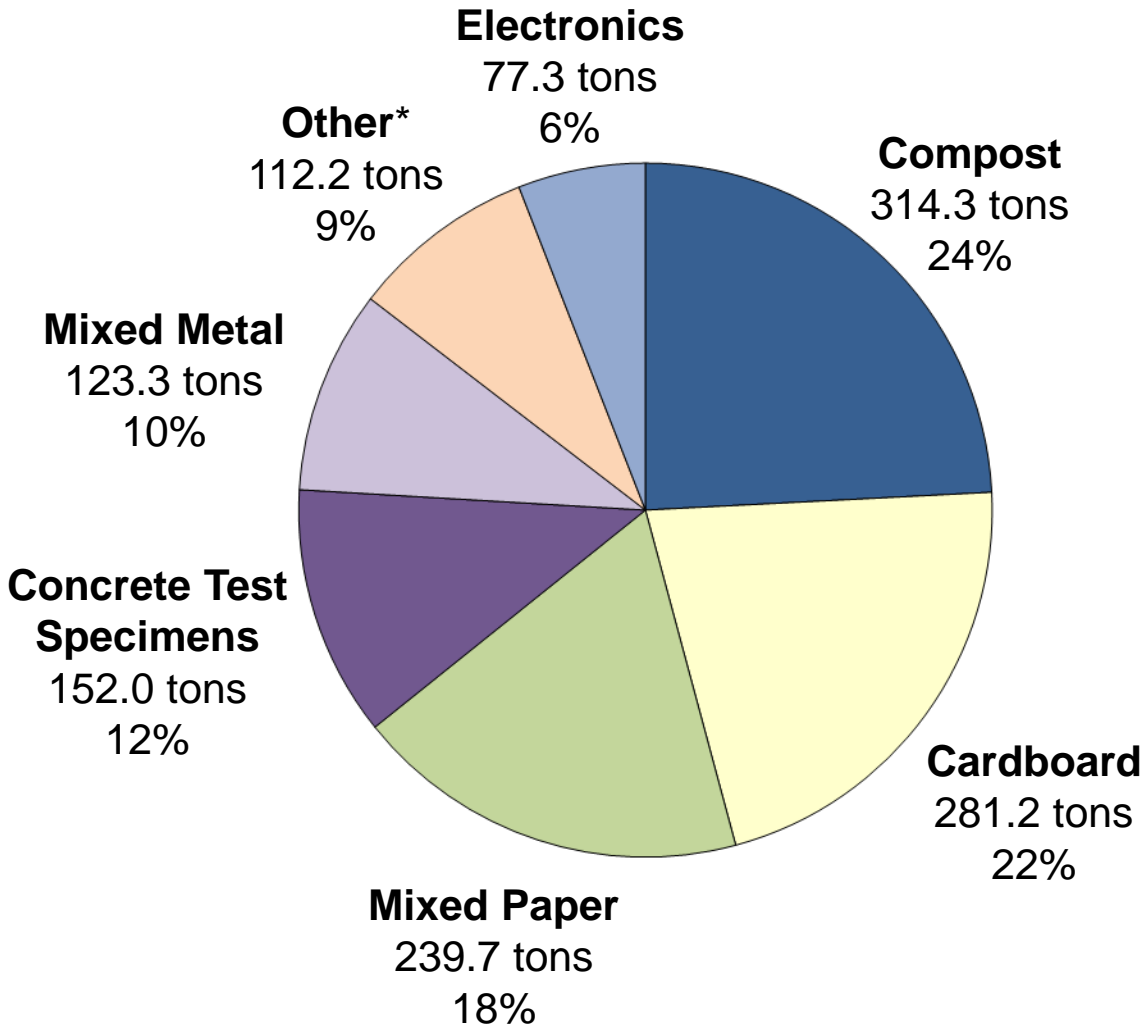

2012 Waste Diversion Statistics

Total: 1,300 tons (approximately 2.6 million pounds)

***Other (each 2% or less):**

Single Stream.....	25.9 tons
Glass.....	22.2 tons
Confidentials.....	18.4 tons
Plastic.....	15.5 tons
Pallets.....	9.3 tons
Motor Oil & Filters.....	9.0 tons
Tires.....	5.0 tons
Aluminum.....	3.0 tons
Batteries.....	2.2 tons
Clothing and Household Goods...	1.2 tons
Nonperishable Food....	0.4 tons

Georgia Tech Waste Diversion 2012

Total: 1,300 tons

Aluminum	3.0 tons
Batteries	2.2 tons
Cardboard	281.2 tons
Clothing/Household Goods	1.2 tons
Compost	314.3 tons
Concrete Test Specimens	152.0 tons
Confidential	18.4 tons
E-Waste	77.3 tons
Glass	22.2 tons

Mixed Metal	123.3 tons
Mixed Office Paper	239.7 tons
Motor Oil & Filters	9.0 tons
Non-perishable Food	0.4 tons
Pallets	9.3 tons
Plastic	15.5 tons
Single Stream	25.9 tons
Tires	5.0 tons

2011 - 2012 Waste Diversion Comparison