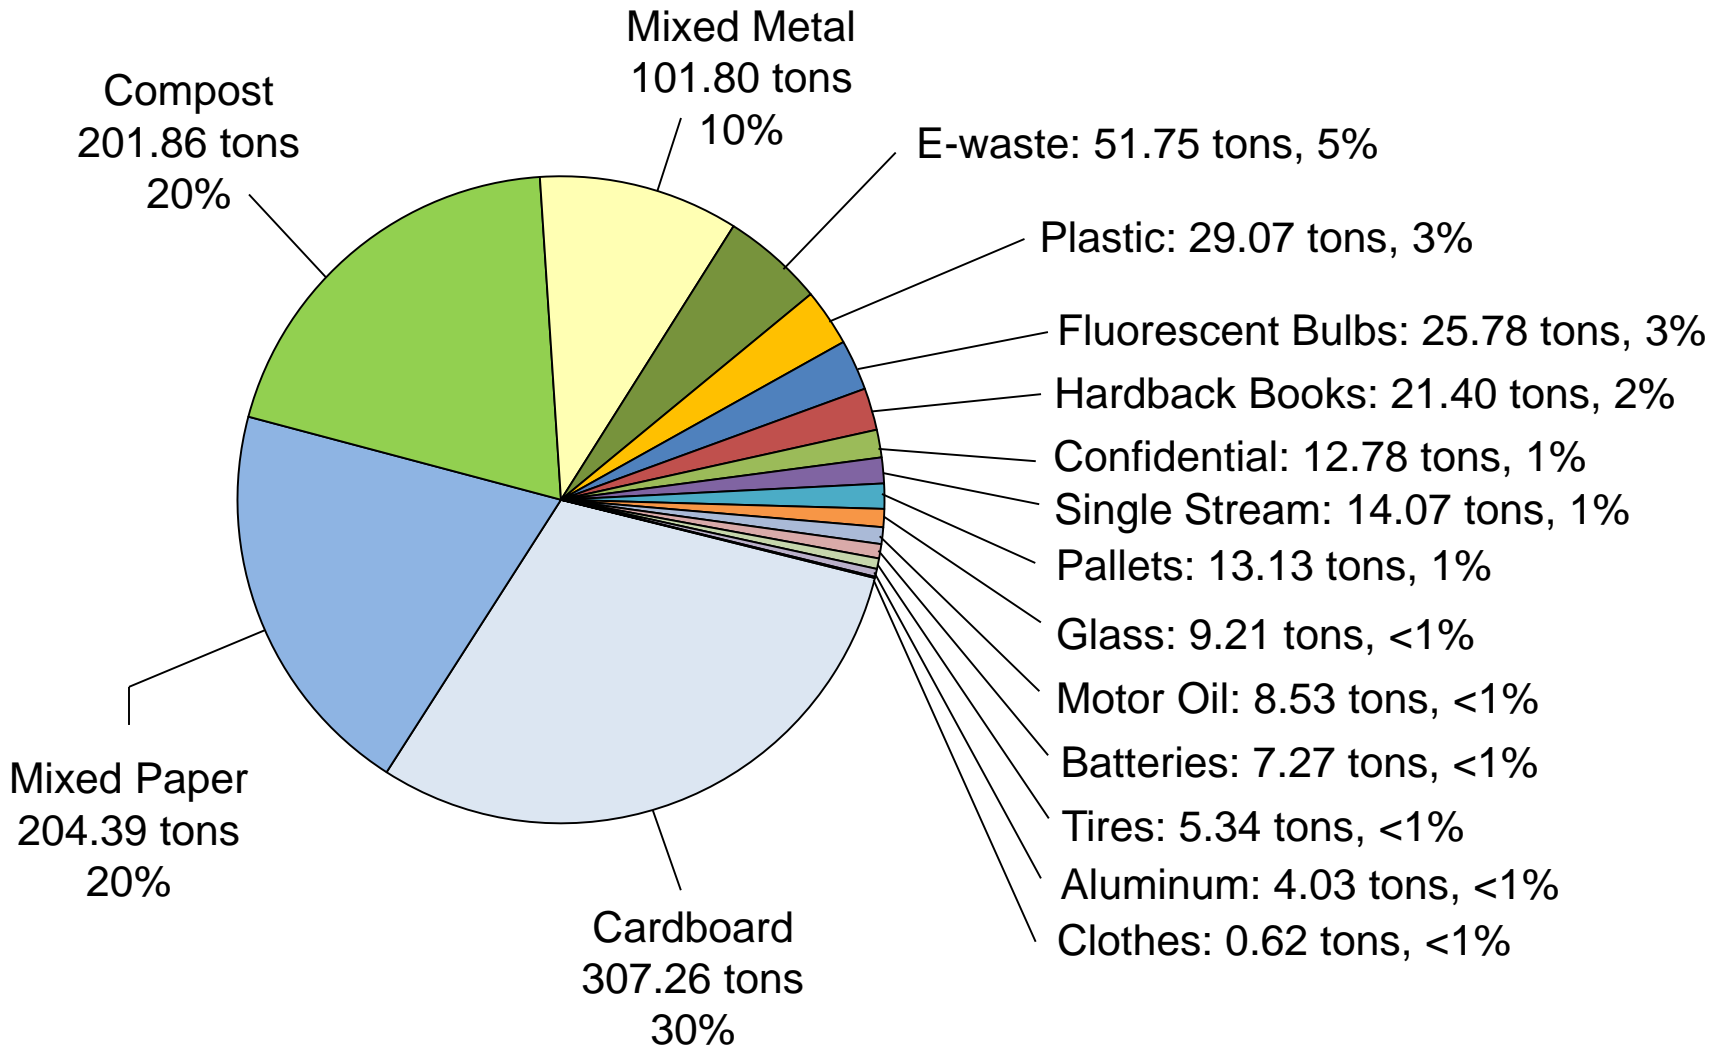

# 2014 Waste Diversion Statistics

Total: 1,018.27 tons (2.04 million pounds)

# Georgia Tech Waste Diversion 2014

---

**Total: 1,018.27 tons**

Aluminum	4.03 tons
Batteries	7.27 tons
Cardboard	307.26 tons
Clothes	0.62 tons
Compost	201.86 tons
Confidential	12.78 tons
E-Waste	51.75 tons
Fluorescent Bulbs	25.78 tons
Glass	9.21 tons

Hardback Books	21.40 tons
Mixed Metal	101.80 tons
Mixed Office Paper	204.39 tons
Motor Oil & Filters	8.53 tons
Pallets	13.13 tons
Plastic	29.07 tons
Single Stream	14.07 tons
Tires	5.34 tons