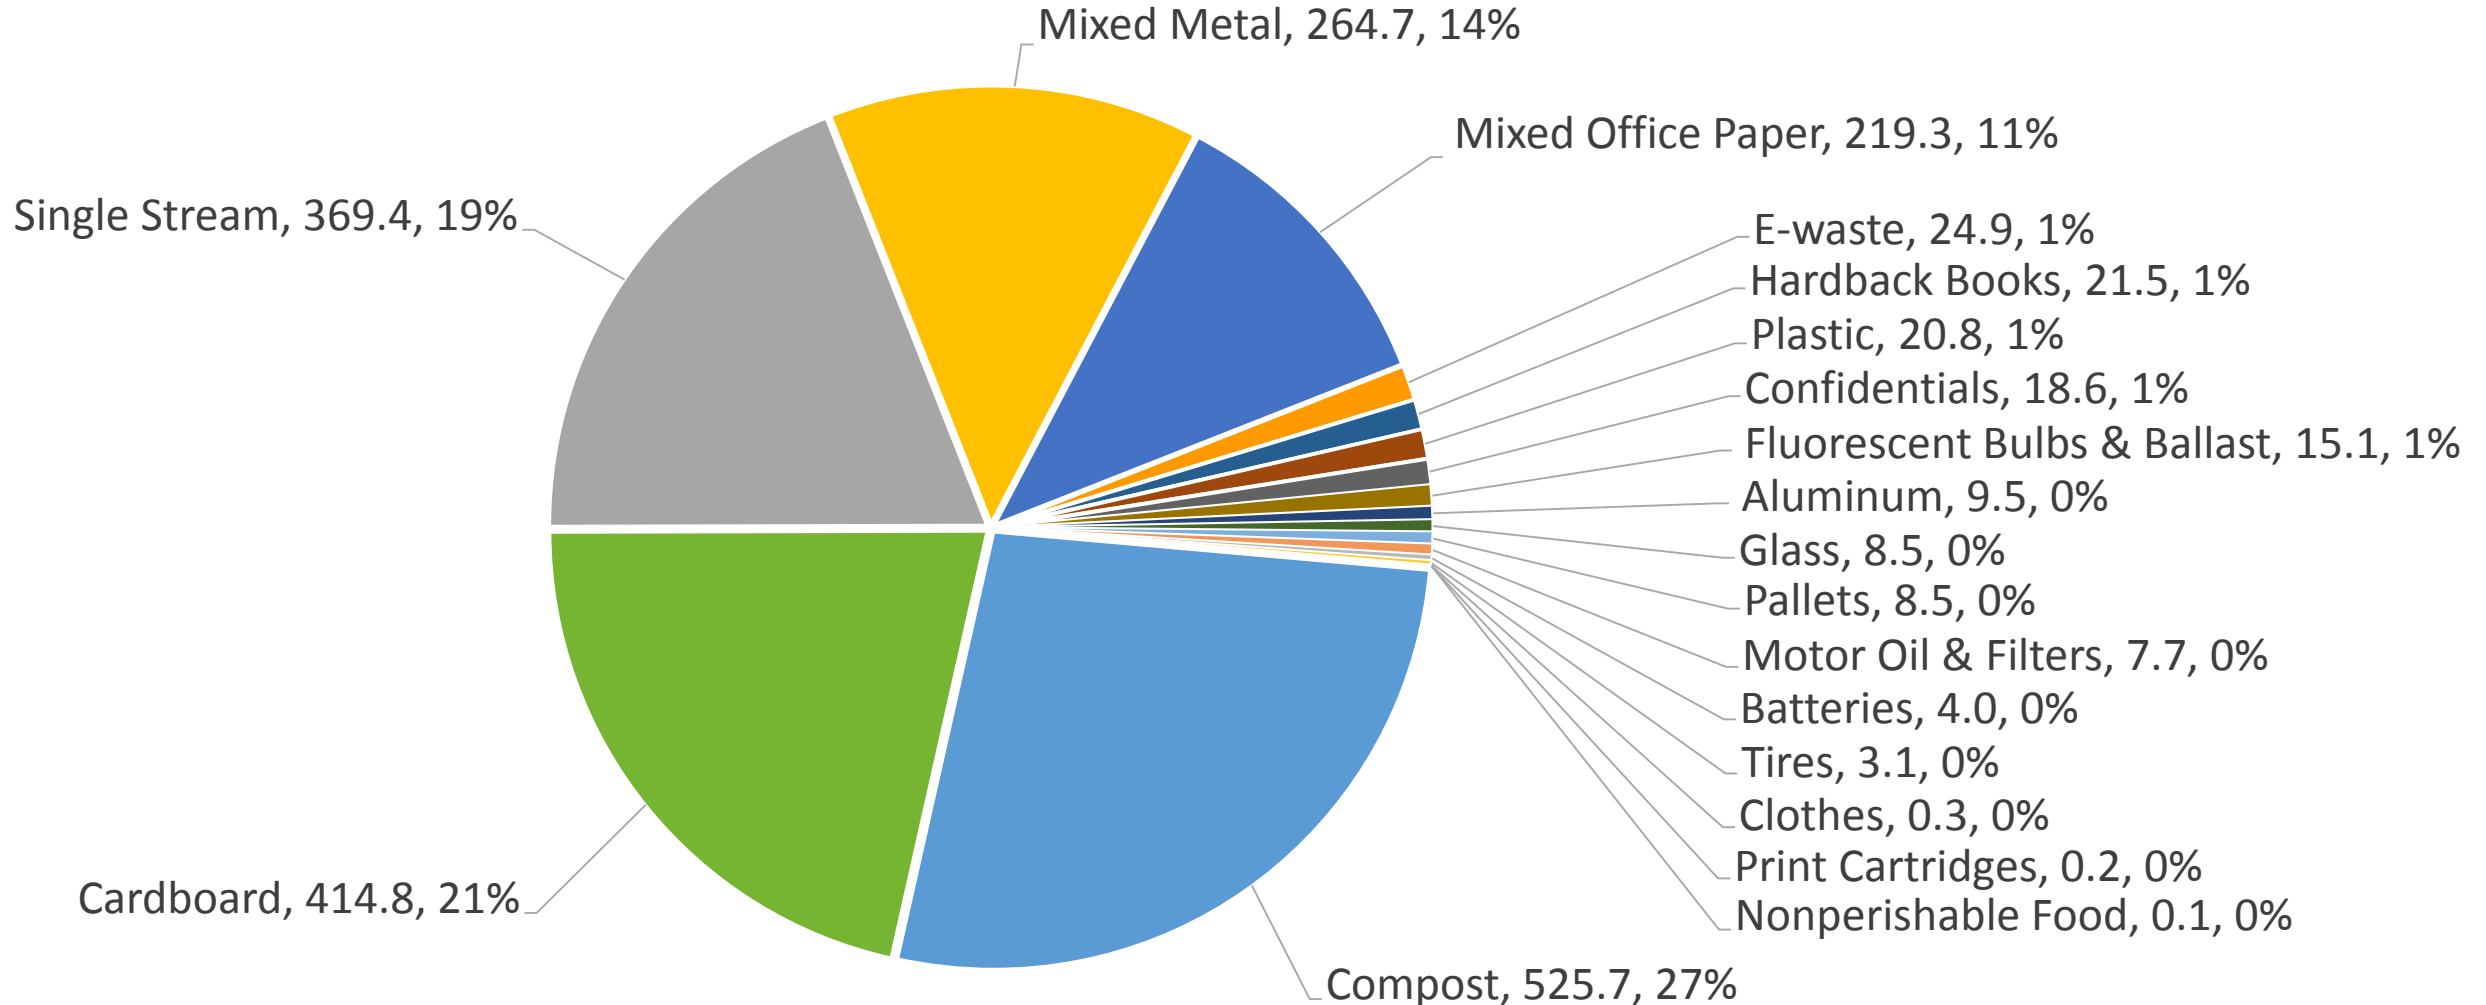

2015 Waste Diversion Statistics

Total: 1,936.6 tons (3.87 million pounds)

Georgia Tech Waste Diversion 2015

Total: 1,937 tons (3.87 million pounds)

Aluminum	9.5 tons
Batteries	4.0 tons
Cardboard	414.8 tons
Clothes	0.3 tons
Compost	525.7 tons
Confidentials	18.6 tons
E-Waste	24.9 tons
Fluorescent Bulbs	15.1 tons
Glass	8.5 tons
Hardback Books	21.5 tons

Mixed Metal	264.7 tons
Mixed Office Paper	219.3 tons
Motor Oil & Filters	7.7 tons
Non-perishable Food	0.1 tons
Pallets	8.5 tons
Plastic	20.8 tons
Print Cartridges	0.2 tons
Single Stream	369.4 tons
Tires	3.1 tons