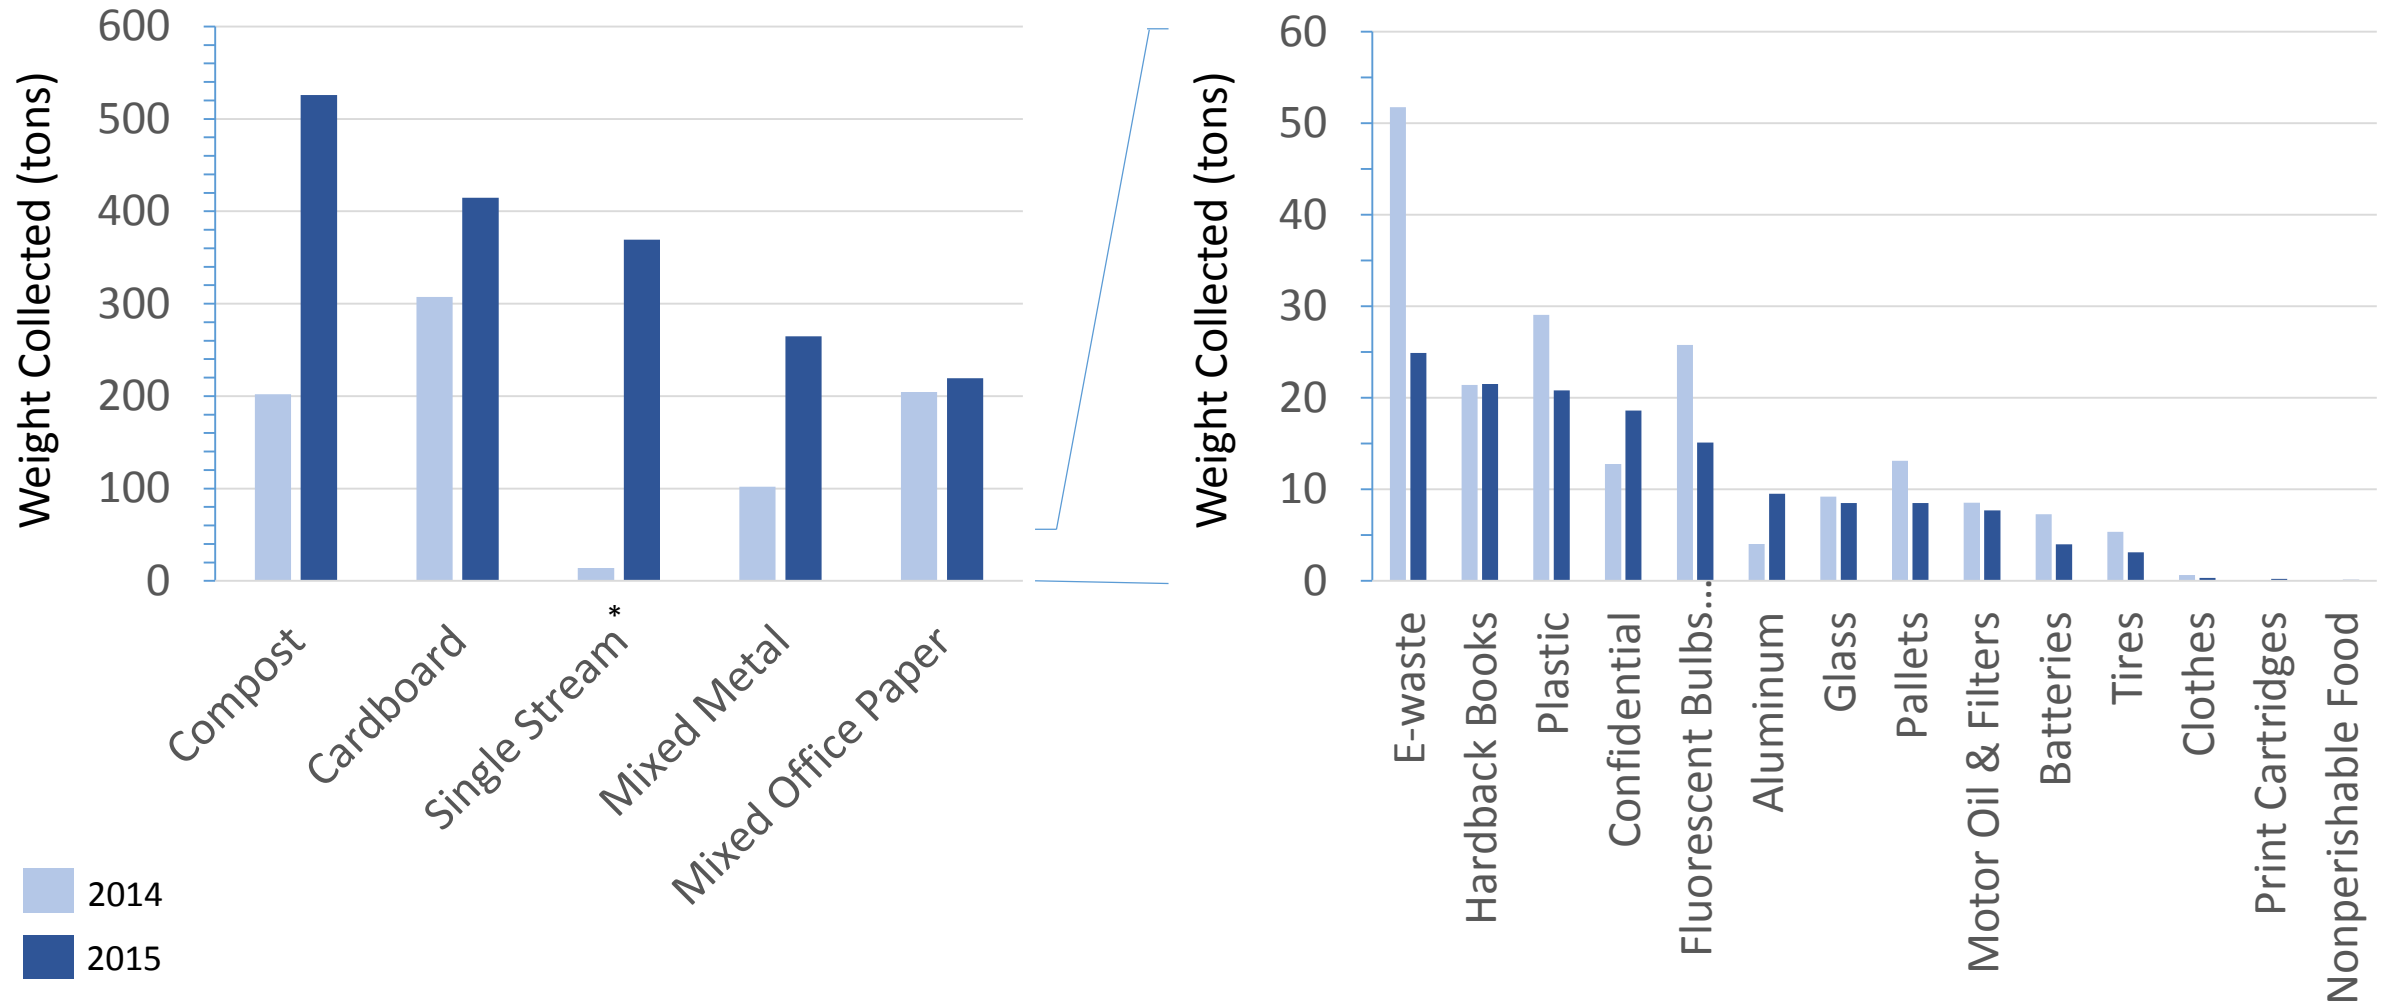

2014 - 2015 Waste Diversion Comparison

*The 2015 statistics include an estimate of the weight of single stream recycling from the campus residence halls.